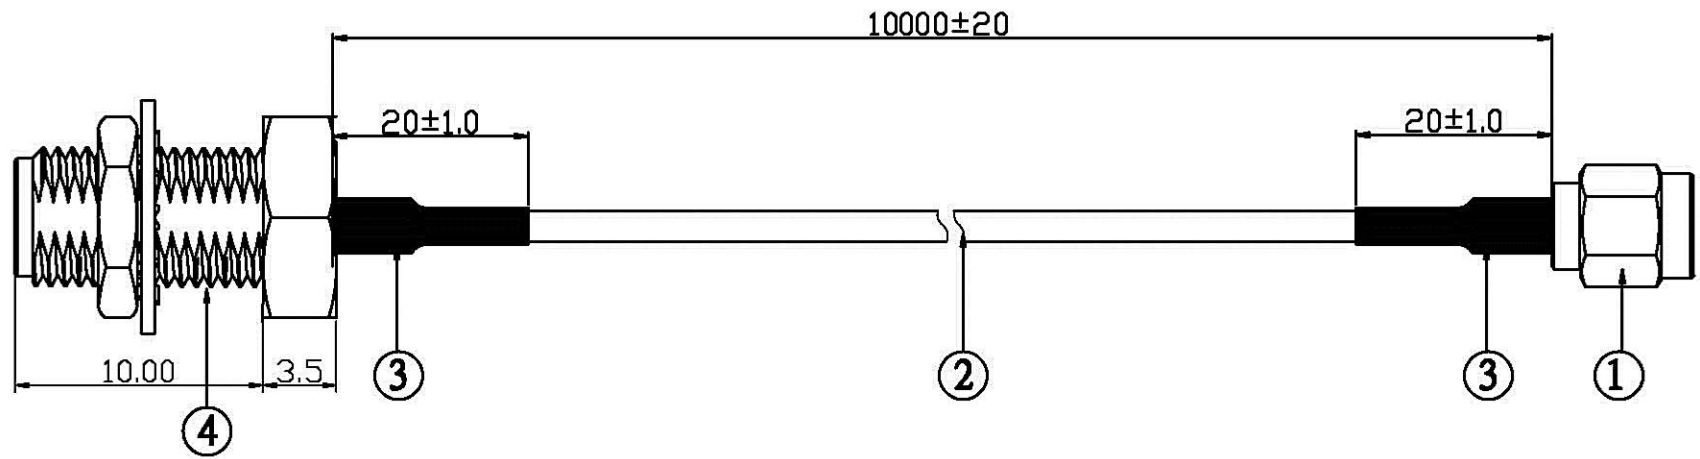

RoHS

Compatible

SIGN	DATE	DESCRIPTION	APPROVER
△			
△			
△			

4	SMA	Cu Au plated	180° Female	2
3	Shrink Tub	HT-36	Φ4.0 * 20mm	2
2	Cable	RG58;Black	L = 10,000mm	1
1	SMA	Cu Au plated	180° Male	2
NO	Description	Material	Specification	Q'ty

YIC Yuechung International Corp.

TITLE: RG-58 Cable , SMA Connector

PART NO.: SMA-RG58B-10000-SMAF DWG NAME: SMA-RG58B-10000-SMAF

APPROVED BY	CHECKED BY	DESIGNED BY	 Tolerance XX ±0.10 XXX ±0.05 XXX ±0.10

UNITS: mm
SCALE: 1/1
REVISION: A