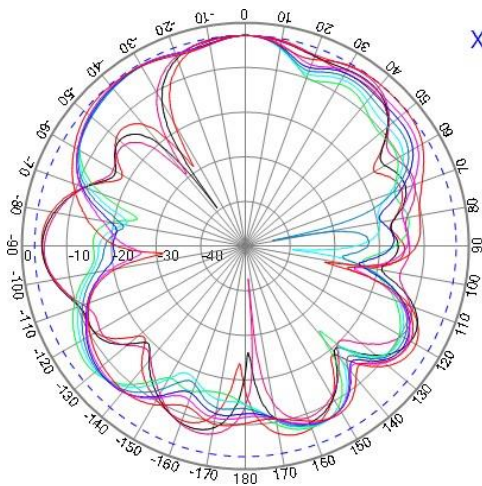

WIFI Antenna	Frequency Range	2400~2483.5MHz / 4900~5825MHz
	Polarization	Linear
	Gain	2dBi
	V.S.W.R	<2.5
	Impedance	50Ω
Mechanical	Cable	RG174
	Cable Length	3M ± 30mm
	Connector	SMA(M)
	Material	ABS
	Mounting Method	Screw
Environmental	Operating Temperature	-40°C~+85°C
	Relative Humidity	Up to 95%
	Ingress Protection	IP65~IP67 (exclude cable outlet)
	Vibration	10 to 55Hz with 1.5mm amplitude 2hours
	Environmentally Friendly	ROHS Compliant

4. Radiation Pattern

4.1 GNSS Antenna

4.2 LTE Antenna

4.3 WIFI Antenna

- Freq: 2400
- Freq: 2410
- Freq: 2420
- Freq: 2430
- Freq: 2440
- Freq: 2450
- Freq: 2460
- Freq: 2470
- Freq: 2483

- Freq: 4900
- Freq: 5000
- Freq: 5100
- Freq: 5200
- Freq: 5300
- Freq: 5400
- Freq: 5500
- Freq: 5600
- Freq: 5800

- Freq: 2400
- Freq: 2410
- Freq: 2420
- Freq: 2430
- Freq: 2440
- Freq: 2450
- Freq: 2460
- Freq: 2470
- Freq: 2483

- Freq: 4900
- Freq: 5000
- Freq: 5100
- Freq: 5200
- Freq: 5300
- Freq: 5400
- Freq: 5500
- Freq: 5600
- Freq: 5800

5. Dimensions