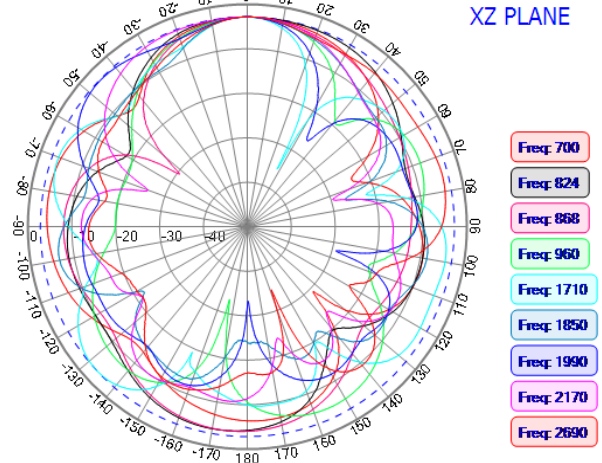

4.2 LTE Antenna