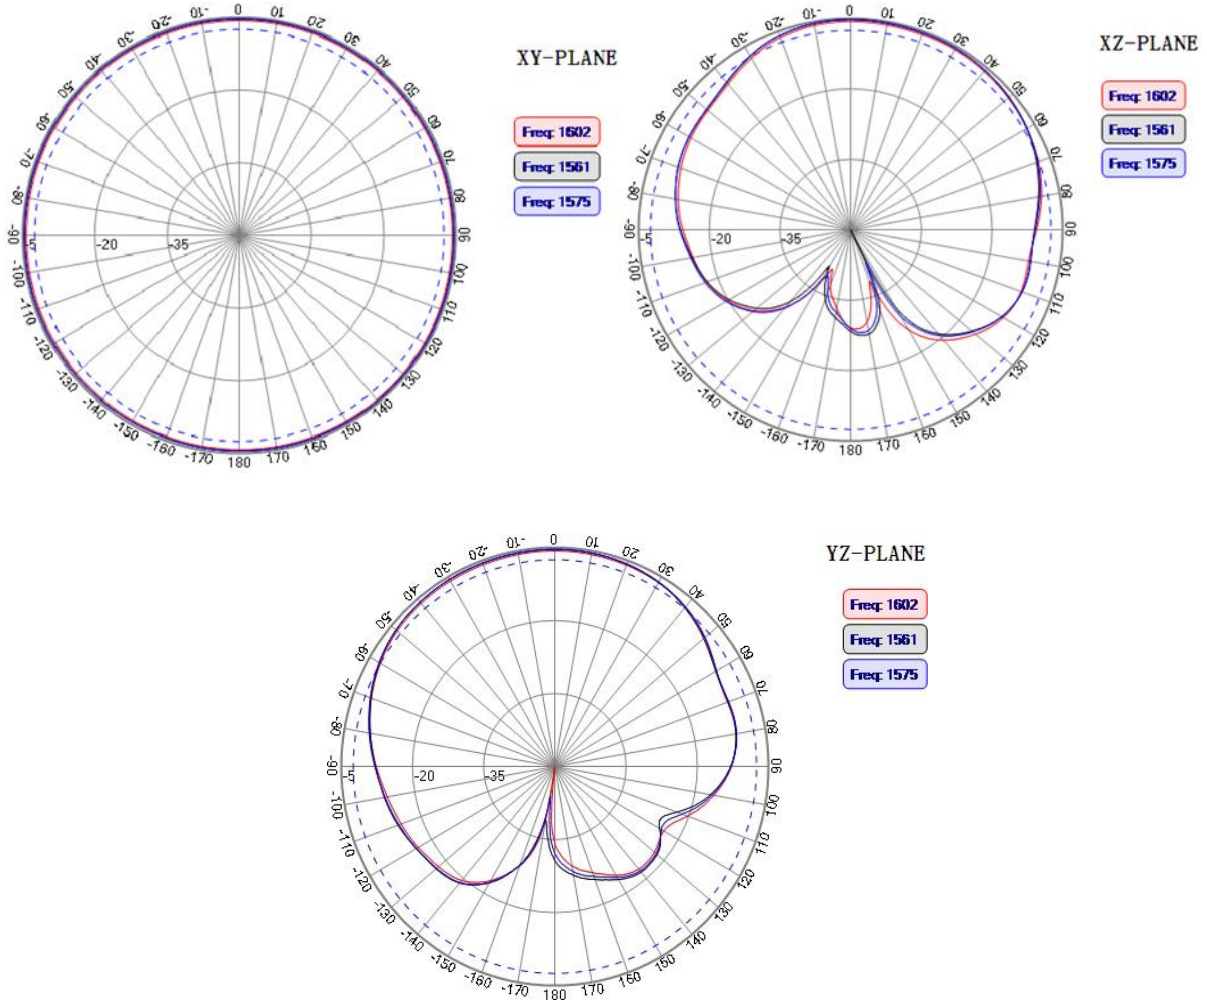

4. Radiation Pattern

4.1 GNSS Antenna