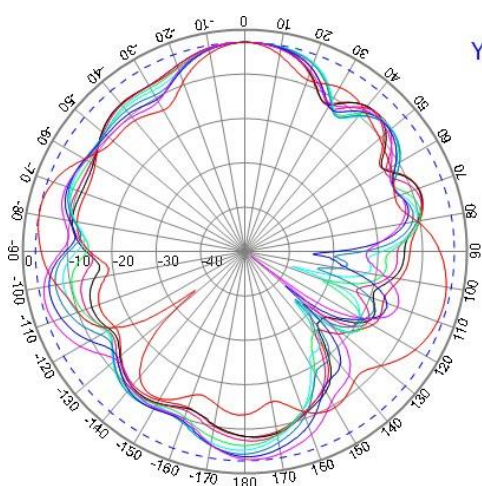

WIFI Antenna	Frequency Range	2400~2483.5MHz / 4900~5825MHz
	Polarization	Linear
	Gain	2dBi
	V.S.W.R	<2.5
	Impedance	50Ω
Mechanical	Cable	RG174
	Cable Length	3M ± 30mm
	Connector	SMA(M)
	Material	ABS
	Mounting Method	Screw
Environmental	Operating Temperature	-40°C~+85°C
	Relative Humidity	Up to 95%
	Ingress Protection	IP65~IP67 (exclude cable outlet)
	Vibration	10 to 55Hz with 1.5mm amplitude 2hours
	Environmentally Friendly	ROHS Compliant

4. Radiation Pattern

4.1 GNSS Antenna

4.2 LTE Antenna

4.3 WIFI Antenna

- Freq: 2400
- Freq: 2410
- Freq: 2420
- Freq: 2430
- Freq: 2440
- Freq: 2450
- Freq: 2460
- Freq: 2470
- Freq: 2483

- Freq: 4900
- Freq: 5000
- Freq: 5100
- Freq: 5200
- Freq: 5300
- Freq: 5400
- Freq: 5500
- Freq: 5600
- Freq: 5800

- Freq: 2400
- Freq: 2410
- Freq: 2420
- Freq: 2430
- Freq: 2440
- Freq: 2450
- Freq: 2460
- Freq: 2470
- Freq: 2483

- Freq: 4900
- Freq: 5000
- Freq: 5100
- Freq: 5200
- Freq: 5300
- Freq: 5400
- Freq: 5500
- Freq: 5600
- Freq: 5800

5. Dimensions