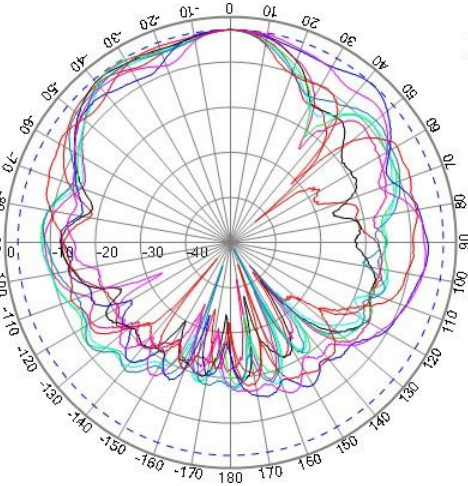

WIFI Antenna	Frequency Range	2400~2483.5MHz / 4900~5825MHz
	Polarization	Linear
	Gain	2dBi
	V.S.W.R	<2.5
	Impedance	50Ω
Mechanical	Cable	RG174
	Cable Length	3M ± 30mm
	Connector	SMA(M)
	Material	ABS
	Mounting Method	Screw
Environmental	Operating Temperature	-40°C~+85°C
	Relative Humidity	Up to 95%
	Ingress Protection	IP65~IP67 (exclude cable outlet)
	Vibration	10 to 55Hz with 1.5mm amplitude 2hours
	Environmentally Friendly	ROHS Compliant

4. Radiation Pattern

4.1 GNSS Antenna

4.2 LTE Antenna

4.3 WIFI Antenna

- Freq: 2400
- Freq: 2410
- Freq: 2420
- Freq: 2430
- Freq: 2440
- Freq: 2450
- Freq: 2460
- Freq: 2470
- Freq: 2483

- Freq: 4900
- Freq: 5000
- Freq: 5100
- Freq: 5200
- Freq: 5300
- Freq: 5400
- Freq: 5500
- Freq: 5600
- Freq: 5800

- Freq: 2400
- Freq: 2410
- Freq: 2420
- Freq: 2430
- Freq: 2440
- Freq: 2450
- Freq: 2460
- Freq: 2470
- Freq: 2483

- Freq: 4900
- Freq: 5000
- Freq: 5100
- Freq: 5200
- Freq: 5300
- Freq: 5400
- Freq: 5500
- Freq: 5600
- Freq: 5800