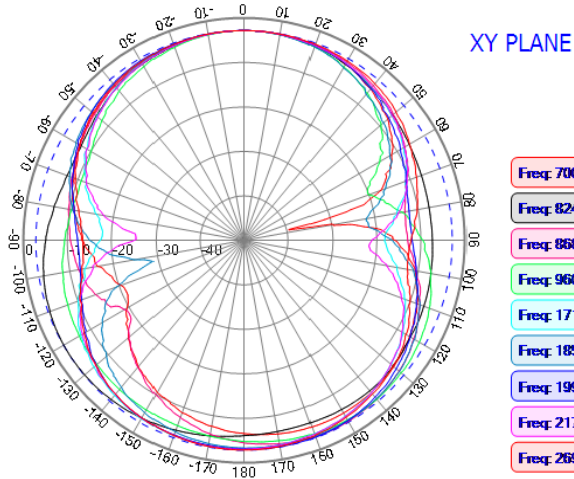

4.2 LTE Antenna