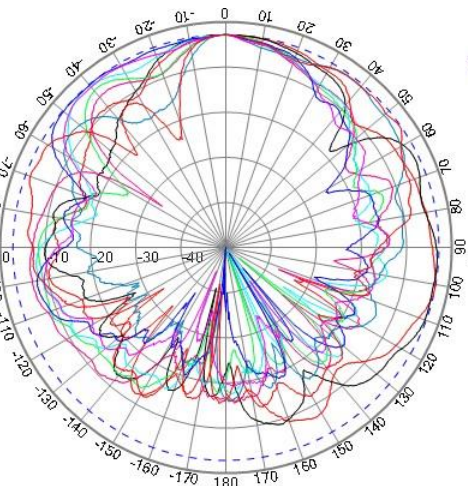

- Freq: 4900
- Freq: 5000
- Freq: 5100
- Freq: 5200
- Freq: 5300
- Freq: 5400
- Freq: 5500
- Freq: 5600
- Freq: 5800