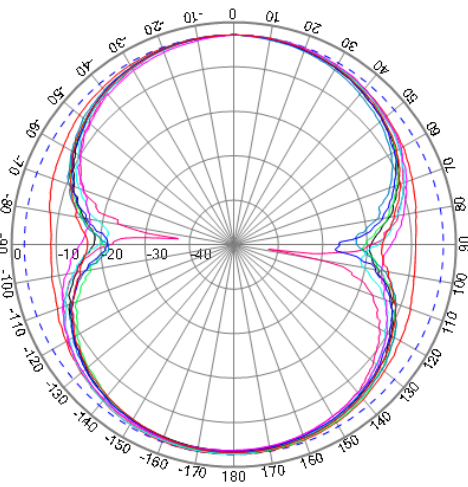

WIFI Antenna	Frequency Range	2400~2483.5MHz / 4900~5825MHz
	Polarization	Linear
	Gain	2dBi
	V.S.W.R	<2.5
	Impedance	50Ω
Mechanical	Cable	RG174
	Cable Length	3M ± 30mm
	Connector	SMA(M)
	Material	ABS
	Mounting Method	Screw
Environmental	Operating Temperature	-40°C~+85°C
	Relative Humidity	Up to 95%
	Ingress Protection	IP65~IP67 (exclude cable outlet)
	Vibration	10 to 55Hz with 1.5mm amplitude 2hours
	Environmentally Friendly	ROHS Compliant

4. Radiation Pattern

4.1 GNSS Antenna

4.2 LTE Antenna

4.3 WIFI Antenna

- Freq: 2400
- Freq: 2410
- Freq: 2420
- Freq: 2430
- Freq: 2440
- Freq: 2450
- Freq: 2460
- Freq: 2470
- Freq: 2483

- Freq: 4900
- Freq: 5000
- Freq: 5100
- Freq: 5200
- Freq: 5300
- Freq: 5400
- Freq: 5500
- Freq: 5600
- Freq: 5800

- Freq: 2400
- Freq: 2410
- Freq: 2420
- Freq: 2430
- Freq: 2440
- Freq: 2450
- Freq: 2460
- Freq: 2470
- Freq: 2483

- Freq: 4900
- Freq: 5000
- Freq: 5100
- Freq: 5200
- Freq: 5300
- Freq: 5400
- Freq: 5500
- Freq: 5600
- Freq: 5800

5. Dimensions