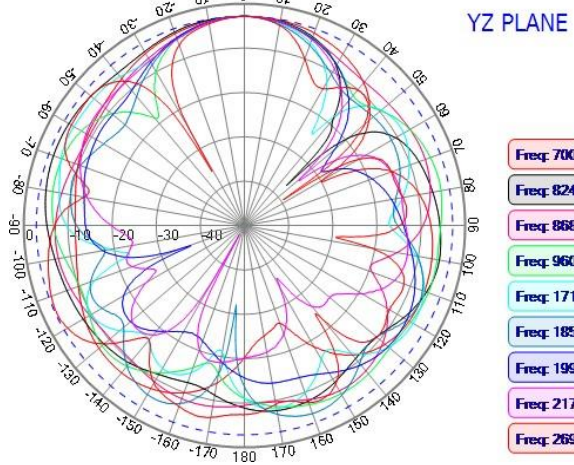

4.2 LTE Antenna