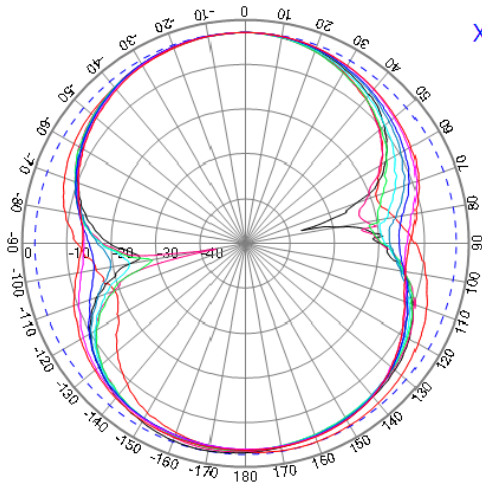

WIFI Antenna	Frequency Range	2400~2483.5MHz / 4900~5825MHz
	Polarization	Linear
	Gain	2dBi
	V.S.W.R	<2.5
	Impedance	50Ω
Mechanical	Cable	RG174
	Cable Length	3M ± 30mm
	Connector	SMA(M)
	Material	ABS
	Mounting Method	Screw
Environmental	Operating Temperature	-40°C~+85°C
	Relative Humidity	Up to 95%
	Ingress Protection	IP65~IP67 (exclude cable outlet)
	Vibration	10 to 55Hz with 1.5mm amplitude 2hours
	Environmentally Friendly	ROHS Compliant

4. Radiation Pattern

4.1 GNSS Antenna

4.2 LTE Antenna

4.3 WIFI Antenna

- Freq: 2400
- Freq: 2410
- Freq: 2420
- Freq: 2430
- Freq: 2440
- Freq: 2450
- Freq: 2460
- Freq: 2470
- Freq: 2483

- Freq: 4900
- Freq: 5000
- Freq: 5100
- Freq: 5200
- Freq: 5300
- Freq: 5400
- Freq: 5500
- Freq: 5600
- Freq: 5800

- Freq: 2400
- Freq: 2410
- Freq: 2420
- Freq: 2430
- Freq: 2440
- Freq: 2450
- Freq: 2460
- Freq: 2470
- Freq: 2483

- Freq: 4900
- Freq: 5000
- Freq: 5100
- Freq: 5200
- Freq: 5300
- Freq: 5400
- Freq: 5500
- Freq: 5600
- Freq: 5800

5. Dimensions