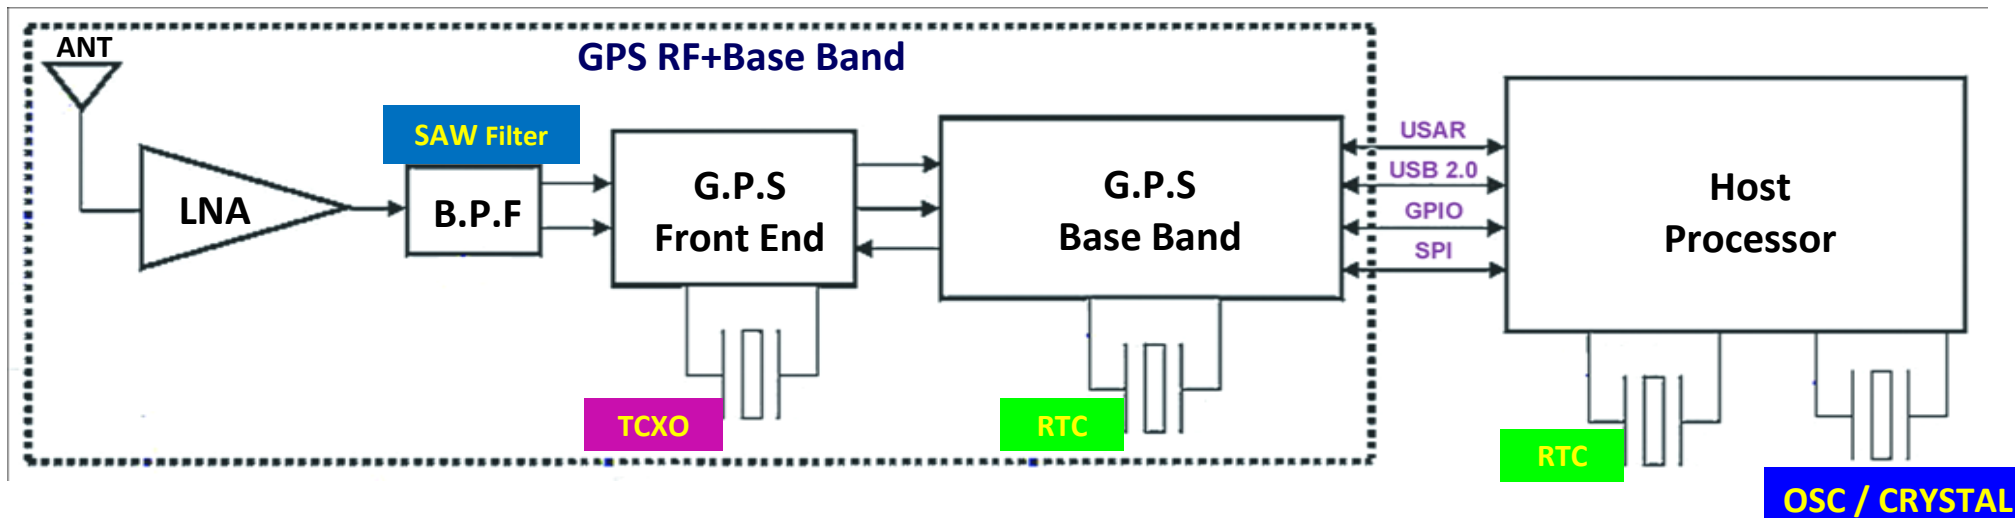

裕中企業股份有限公司
 裕筌電子(深圳)有限公司
GPS 元器件 (GPS Products)

☆ GPS 頻率元器件 (GPS Frequency Products)

YIC Offer	Frequency	Tolerance	Dimensions (mm, LxWxH)
SAW Filter	1575.42MHz	1574.42 ~ 1576.42MHz Pass band width	1.4x1.1x0.7 , 2.0x1.6x0.8
TCXO	16.367667, 16.368, 16.369, 26 MHz	±0.5ppm	3.2x2.5x1.1 , 2.5x2.0x1.0 , 2.0x1.6x0.8
RTC	32.768KHz	±20ppm , ±10ppm	MC-146 , FC-135,SM-26B
OSC	12.000 ~ 48.000MHz	±50ppm , ±30ppm , ±20ppm	7.0x5.0x1.5 , 5.0x3.2x1.3 , 3.2x2.5x1.5
CRYSTAL		±30ppm , ±20ppm, ±10ppm	